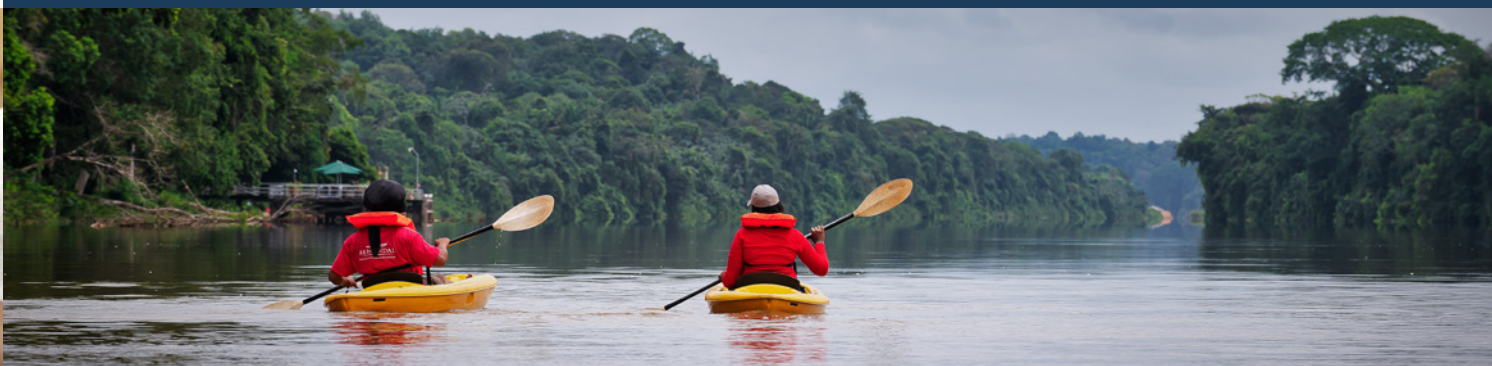

# WELLNESS PACKAGE

After a period of hard work and stress which will leave its impact on your shoulders, our WELLNESS PACKAGE is the perfect solution to regain renewed energy.

2 nights for 2 persons

- ▶ Choice of Hillside lodge Upper Hill or Lower Hill.
- ▶ Complimentary Wellness Gift Set
- ▶ Welcome smoothy at arrival
- ▶ Healthy Meals
- ▶ Your morning will start with a Relax
- ▶ Guided Morning Hike
- ▶ Mokisa Deep Tissue Massage for 02 persons
- ▶ Bergendal signature Cap
- ▶ Option to extend room night with special rate
- ▶ Tax and Service Charge included

# BERGENDAL RAINFOREST ADVENTURE PACKAGE

The Resort is located on its own + 6000 acres estate at the bank of the Suriname river right in the heart of the Amazon rainforest.

Our adventure package is bound to make your stay explorative, eventful and of course unforgettable.

Package for 3 nights

- ▶ Shuttle from the airport to the Resort *(Upon request)*
- ▶ Choice of Hillside lodge: Upper Hill or Lower Hill.
- ▶ Welcome drink and orientation upon arrival
- ▶ All meals starting with dinner on arrival and ending with breakfast at departure.
- ▶ One choice of our signature tours: Brownsberg Tour, Afobaka
- ▶ Experience, Lake Fishing experience. "Mokisa" Mokisa Deep Tissue
- ▶ Massage
- ▶ Bergendal water bottle and backpack
- ▶ Personal discovery activity:
- ▶ Use of onsite kayaks.
- ▶ All taxes and service charge included.